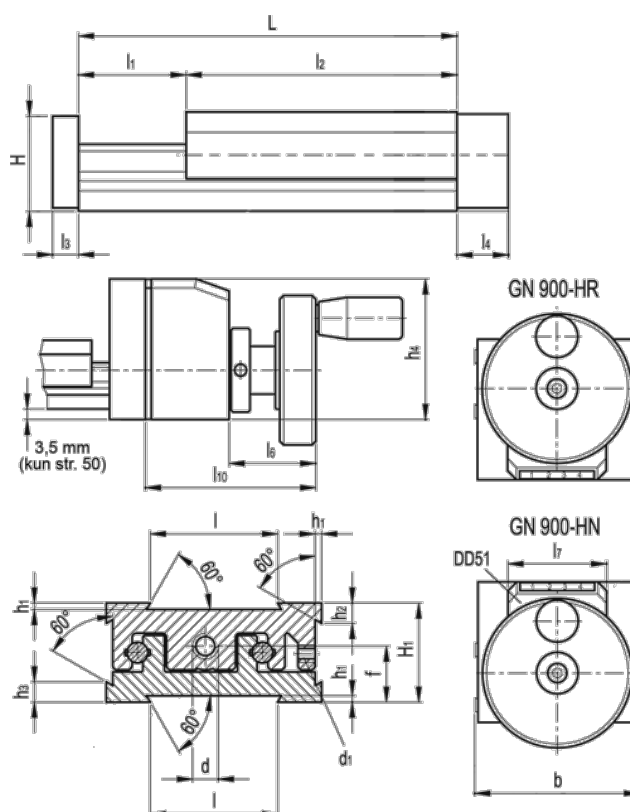

Data Sheet

Article number: 20780030

Description: Adjustable slide unit
GN 900-120-185-25-HR-1

Measures

b = 120	h3 = 13.8	l7 = 33
d = M10x1	h4 = 57	l10 = 75
d1 = M5	l = 80	
f = 26.3	L - l1 = 185-25	
H = 45.0	l2 = 160	
h1 = 2.0	l3 = 10	
H1 = 46	l4 = 18	
h2 = 13.8	l6 = 40	